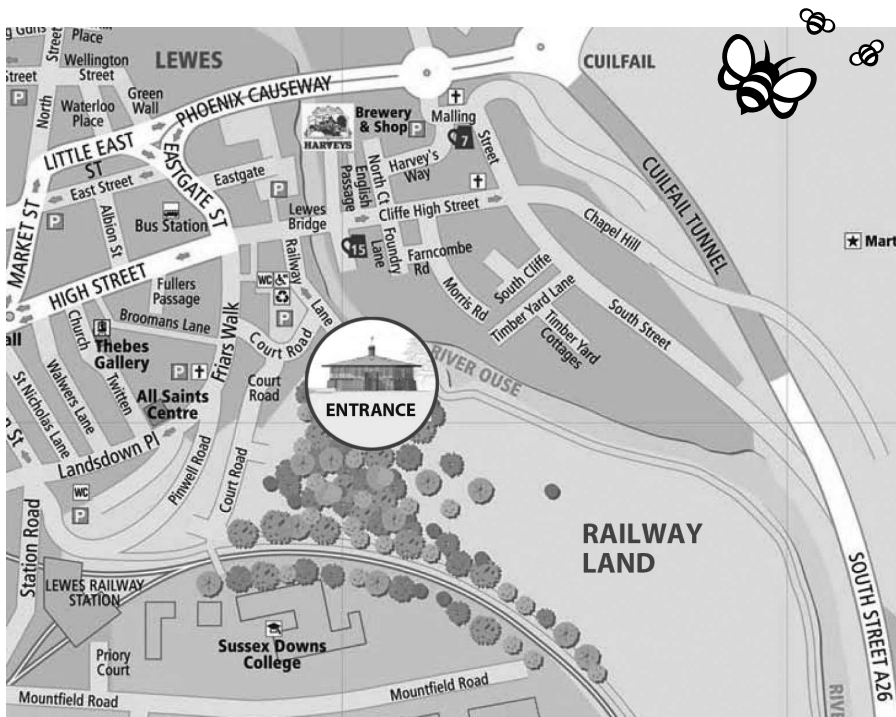

1987 2012 2037

LEWES RAILWAY LAND FESTIVAL 2012

SATURDAY 2nd JUNE 2-6pm

ENTRY FREE

www.railwaylandproject.org

LEWES RAILWAY LAND FESTIVAL 2012

SATURDAY 2nd JUNE 2-6pm

ENTRY FREE

The festival will be launched at 1400 by the unveiling of 6 Nature Tapestry hexagons made up of 286 wildlife images of the Railway Land by pupils from:

- St Pancras Catholic Primary School
- South Malling C E Primary School
- Firle C E Primary School
- Iford & Kingston C E Primary School
- Southover C E Primary School
- Rodmell C E Primary School
- Priory School